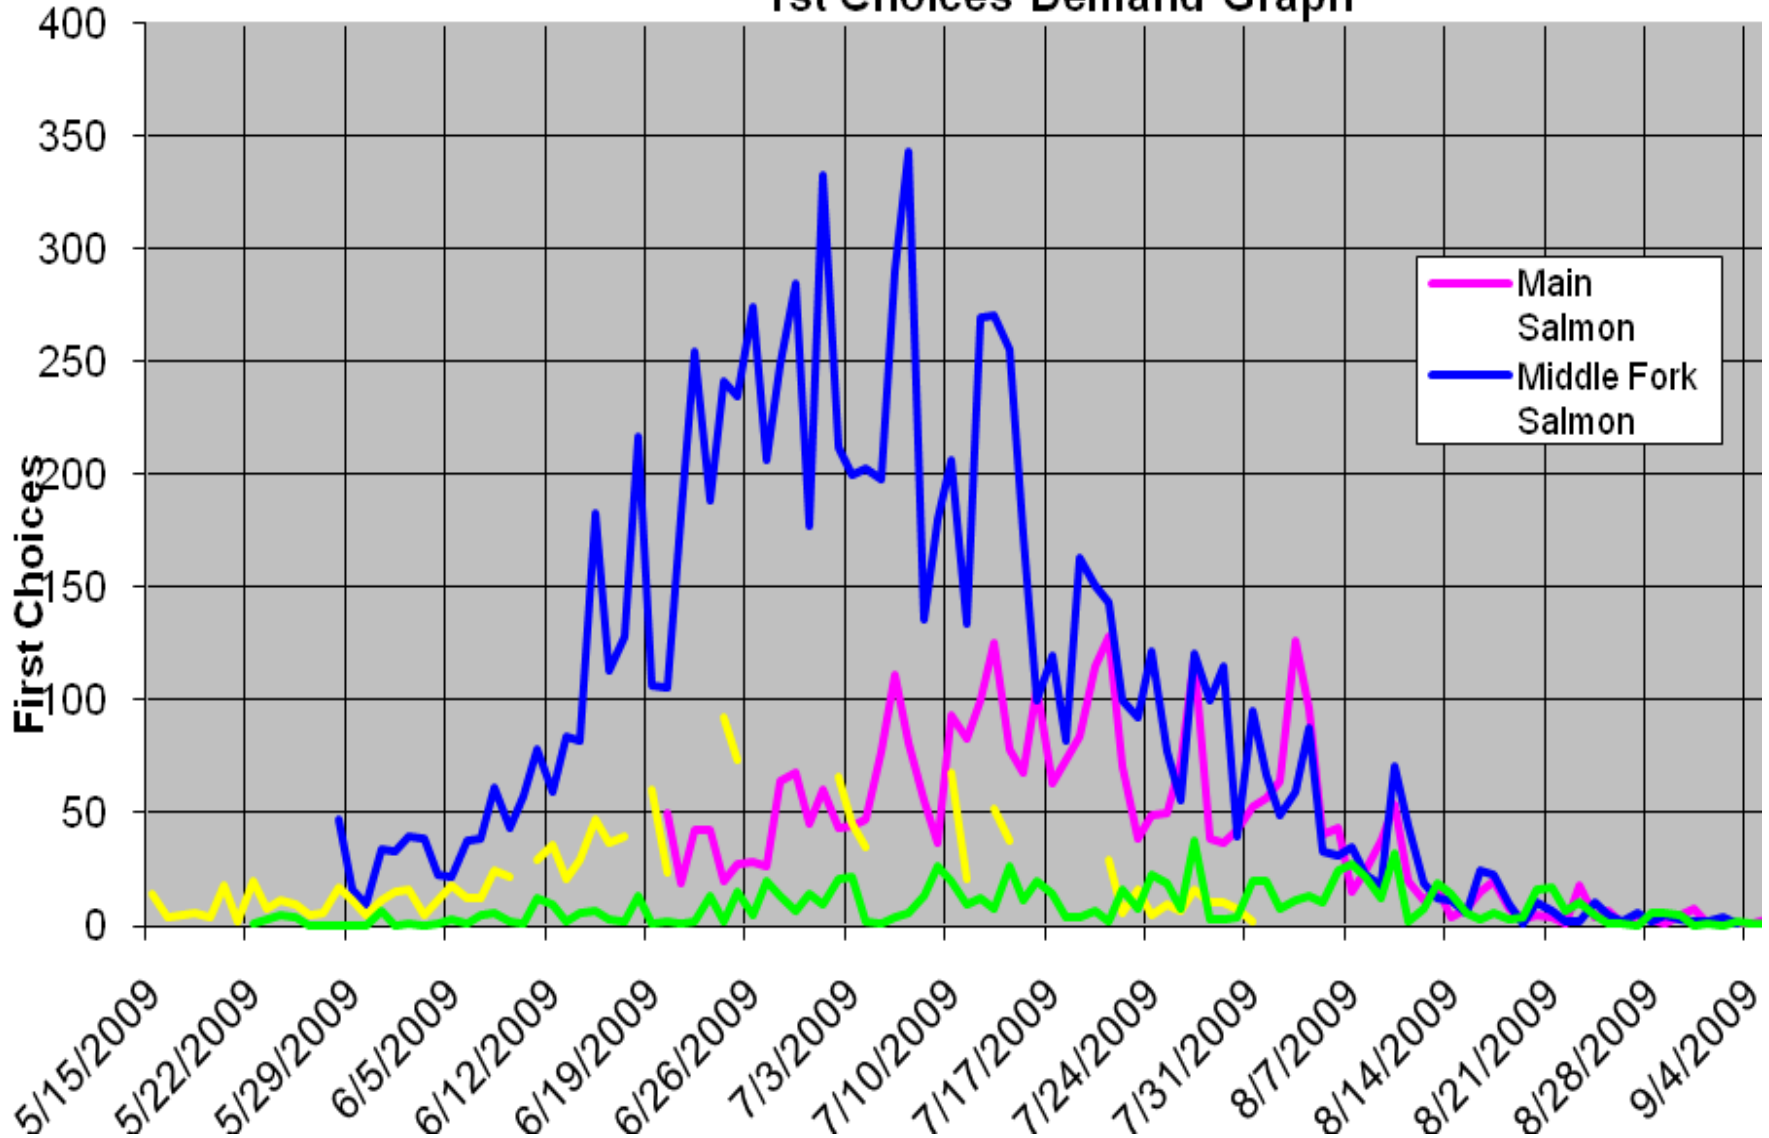

Note: The Selway River has zero demand on some dates because there is no available launch for that date.

2009 Lottery

1st Choices Demand Graph

The number of first choices by date are summarized in this graph for each river.

Note: The Selway River has zero demand on some dates because there is no available launch for that date.